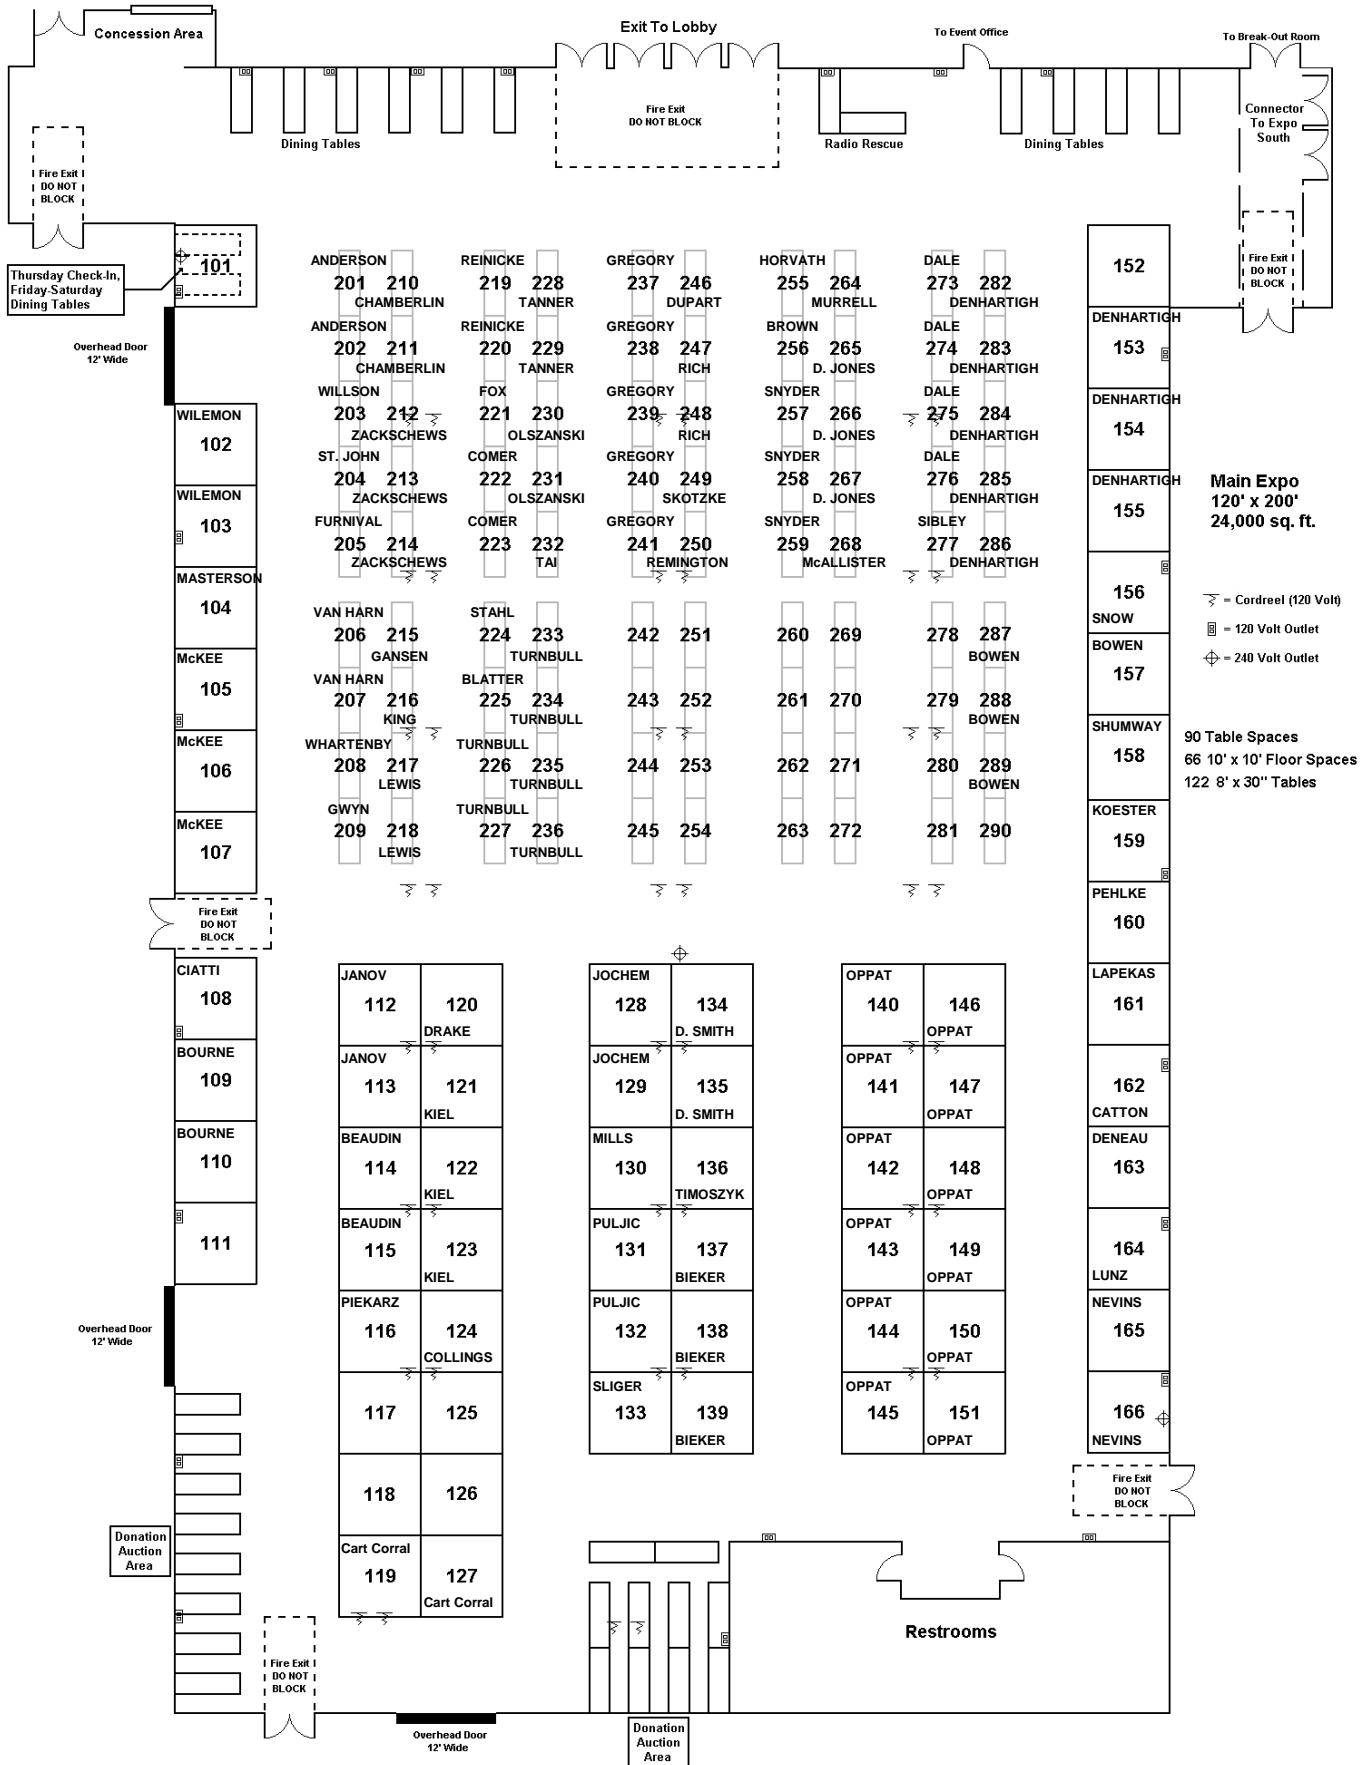

Location: Main Expo Room

Event: Michigan Antique Radio Club 2017 Vintage Electronics Extravaganza

Drawn 3/4/2017

7/12/2017

3:09 PM

101	Thursday Check-In / Dining	151	Oppat	201	Anderson	251	
102	Wilemon	152		202	Anderson	252	
103	Wilemon	153	Denhartigh	203	Willson	253	
104	Masterson	154	Denhartigh	204	St. John	255	Horvath
105	McKee	155	Denhartigh	205	Furnival	256	Brown
106	McKee	156	Snow	206	Van Harn	257	Snyder
107	McKee	157	Bowen	207	Van Harn	258	Snyder
108	Ciatti	158	Shumway	208	Whartenby	259	Snyder
109	Bourne	159	Koester	209	Gwyn	260	
110	Bourne	160	Pehlke	210	Chamberlin	261	
111		161	Lapekas	211	Chamberlin	262	
112	Janov	162	Catton	212	Zackschewski	263	
113	Janov	163	Deneau	213	Zackschewski	264	Murrell
114	Beaudin	164	Lunz	214	Zackschewski	265	D. Jones
115	Beaudin	165	Nevins	215	Gansen	266	D. Jones
116	Piekarz	166	Nevins	216	King	267	D. Jones
117				217	Lewis	268	McAllister
118				218	Lewis	269	
119	Cart Corral			219	Reinicke	270	
120	Drake			220	Reinicke	271	
121	Kiel			221	Fox	272	
122	Kiel			222	Comer	273	Dale
123	Kiel			223	Comer	274	Dale
124	Collings			224	Stahl	275	Dale
125				225	Blatter	276	Dale
126				226	Turnbull	277	Sibley
127	Cart Corral			227	Turnbull	278	
128	Jochem			228	Tanner	279	
129	Jochem			229	Tanner	280	
130	Mills			230	Olszanski	281	
131	Puljic			231	Olszanski	282	Denhartigh
132	Puljic			232	Tai	283	Denhartigh
133	Sliger			233	Turnbull	284	Denhartigh
134	D. Smith			234	Turnbull	285	Denhartigh
135	D. Smith			235	Turnbull	286	Denhartigh
136	Timoszyk			236	Turnbull	287	Bowen
137	Bieker			237	Gregory	288	Bowen
138	Bieker			238	Gregory	289	Bowen
139	Bieker			239	Gregory	290	
140	Oppat			240	Gregory		
141	Oppat			241	Gregory		
142	Oppat			242			
143	Oppat			243			
144	Oppat			244			
145	Oppat			245			
146	Oppat			246	Dupart		
147	Oppat			247	Rich		
148	Oppat			248	Rich		
149	Oppat			249	Skotzke		
150	Oppat			250	Remington