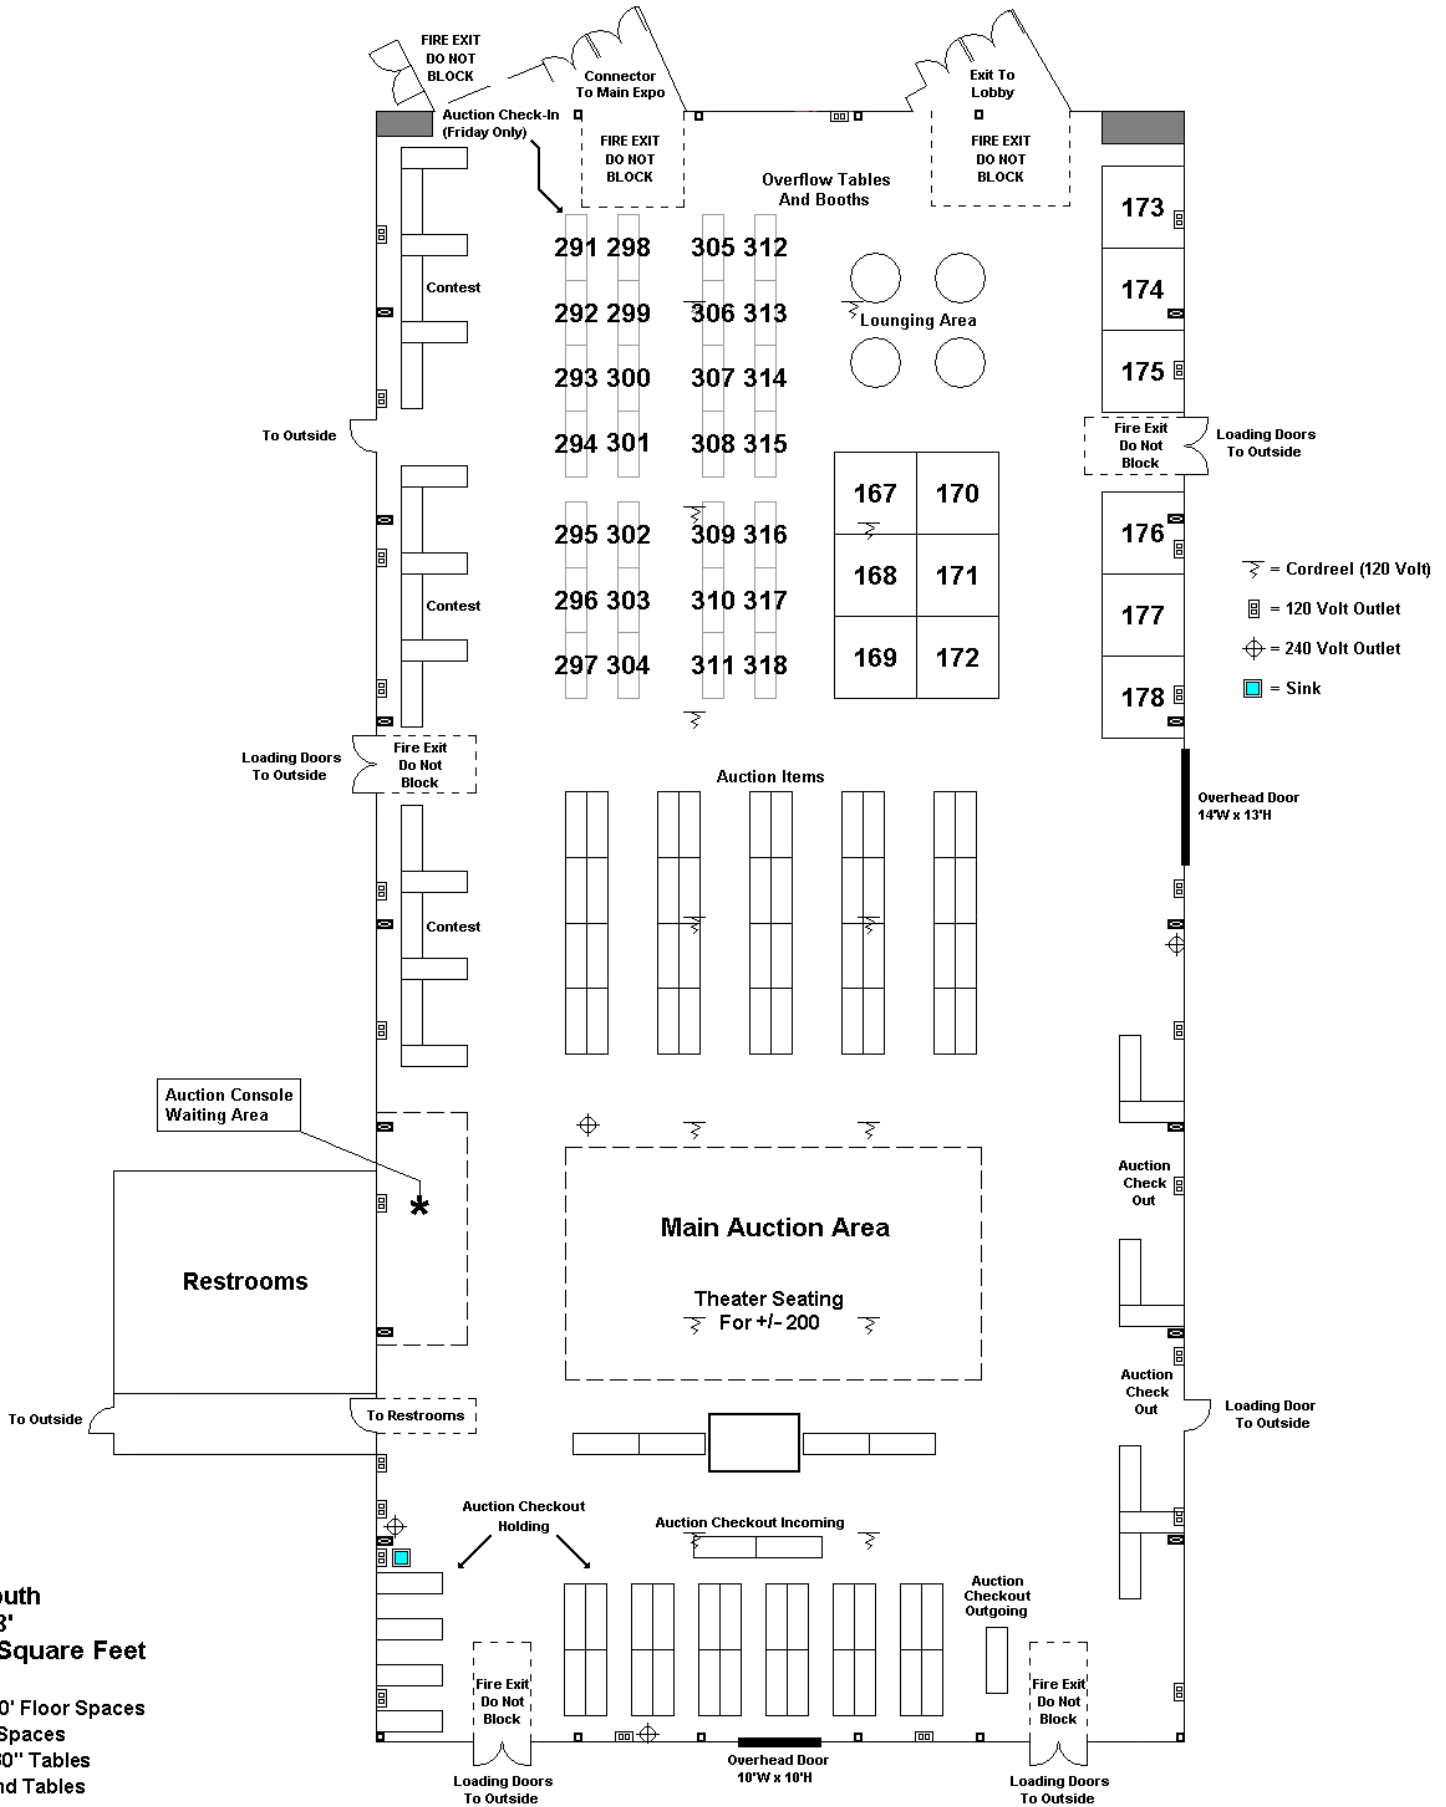

Location: South Expo Room

Event: Michigan Antique Radio Club 2017 Vintage Electronics Extravaganza

Drawn 3/4/2017

Expo South
98' x 198'
19,404 Square Feet

12 10' x 10' Floor Spaces
90 Table Spaces
128 8' x 30" Tables
4 6' Round Tables